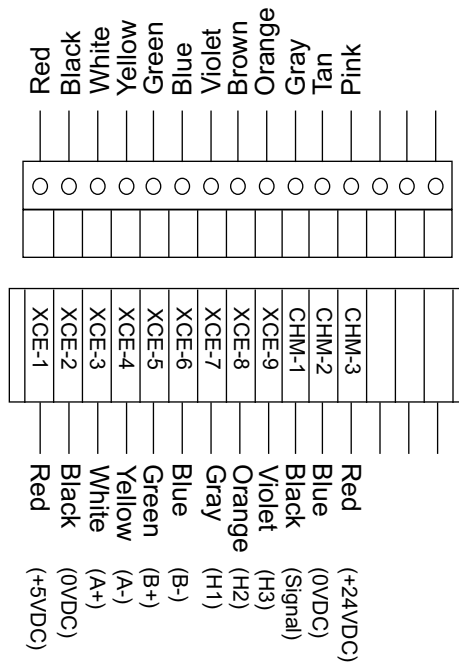

Eclipse PRO wiring diagram

The CMC Doctor © 2021

X-Axis

Electrical Panel

Eclipse PRO wiring diagram

The CMC Doctor © 2021

Y-Axis

Electrical Panel

Eclipse PRO wiring diagram

The CMC Doctor © 2021

Parker Servo Motors