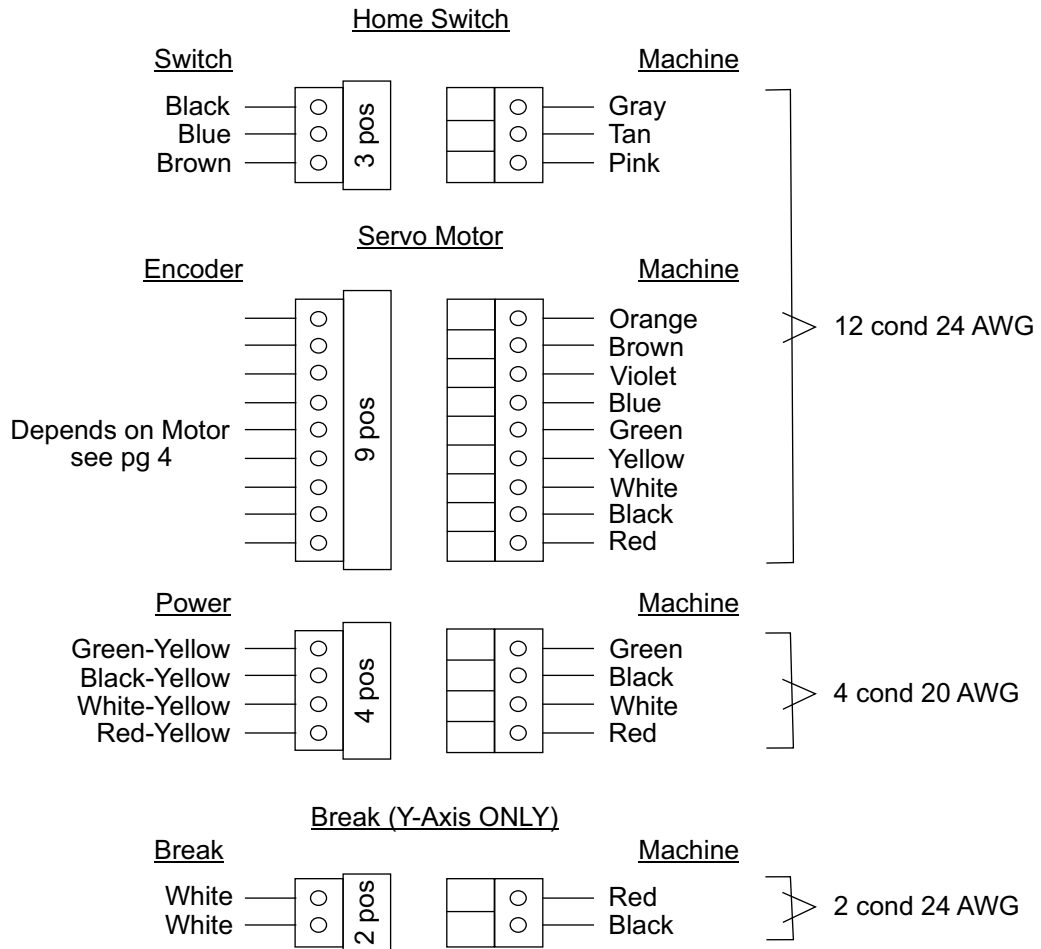

Eclipse PRO wiring diagram

The CMC Doctor © 2021

X-Axis

Electrical Panel

Eclipse PRO wiring diagram

The CMC Doctor © 2021

Y-Axis

Electrical Panel

Eclipse PRO wiring diagram

The CMC Doctor © 2021

Parker Servo Motors