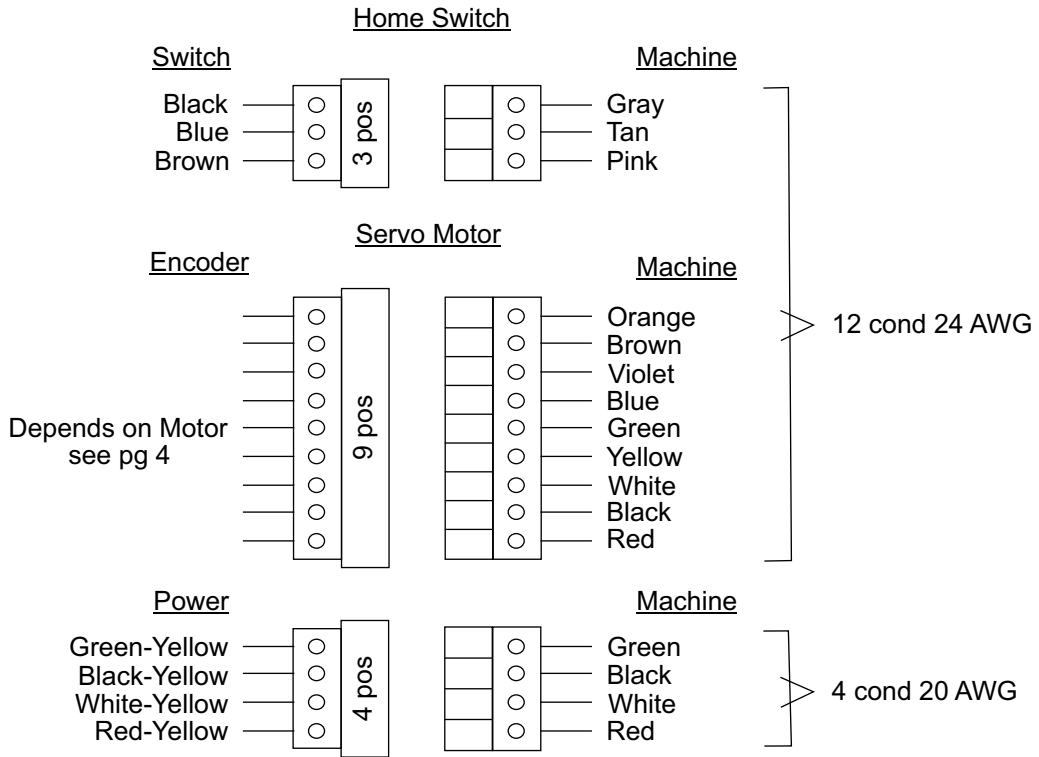

Eclipse PRO wiring diagram

The CMC Doctor © 2021

X-Axis

Electrical Panel

Eclipse PRO wiring diagram

The CMC Doctor © 2021

Y-Axis

Electrical Panel

Eclipse PRO wiring diagram

The CMC Doctor © 2021

Parker Servo Motors