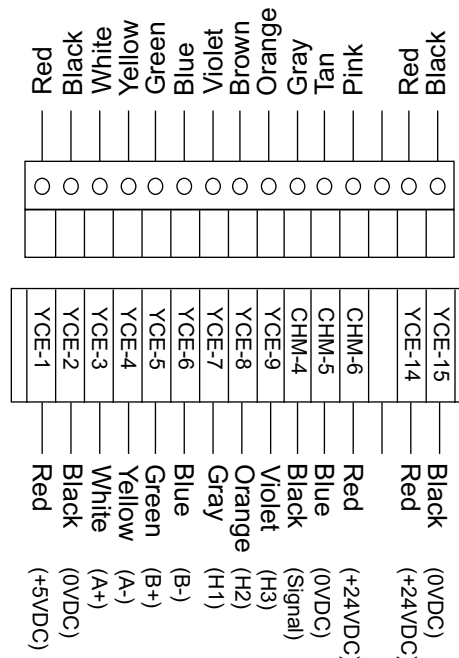

Eclipse PRO wiring diagram

The CMC Doctor © 2021

X-Axis

Electrical Panel

Eclipse PRO wiring diagram

The CMC Doctor © 2021

Y-Axis

Electrical Panel